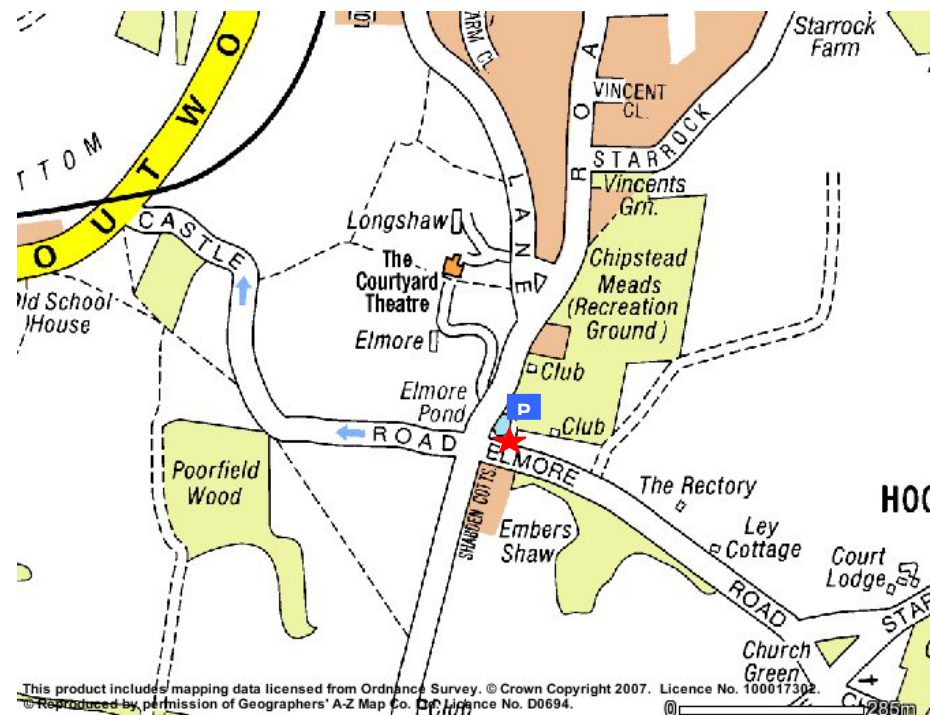

**SURREY COUNTY COUNCIL'S
LOCAL COMMITTEE
(REIGATE AND BANSTEAD)**

Meeting at 2pm on Monday 5th March 2007 at Peter Aubertin Hall

Peter Aubertin Hall, Elmore Lane, Chipstead, CR5 3SG

Parking is available in the recreation ground car park, off High Road.

You can then access the hall via the footpath.

This product includes mapping data licensed from Ordnance Survey. © Crown Copyright 2007. Licence No. 100017302. Reproduced by permission of Geographers' A-Z Map Co. Licence No. D0694.